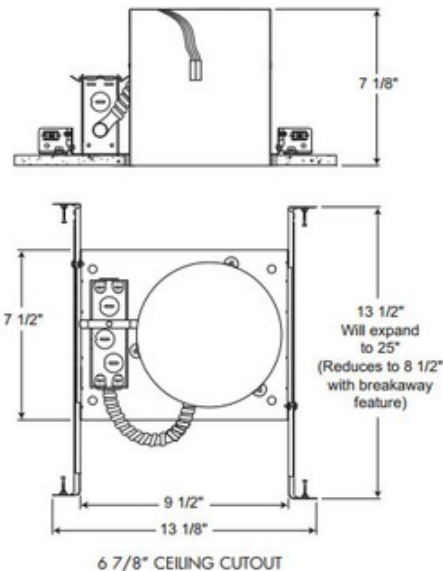

Technical Information

Housing Type: New construction IC

Product Number: JUN111137			
Company:		Fixture Type:	Date: Feb 25, 2018
Project:		Approved By:	

#1000HS-T24NEW-008L1-XXAL

Fax: (773) 883-6131

Phone: 866-954-4489

Address: 1718 W. Fullerton Ave. Chicago IL 60614

www.Lightology.com