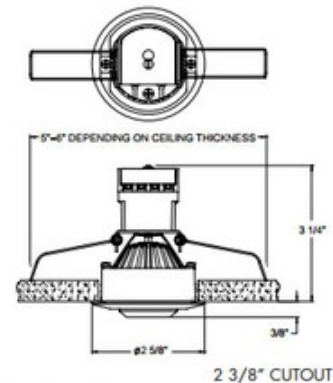

BRAND

Juno Lighting

DESCRIPTION

The Mini LED Gimbal Housing and Trim with 24 Degree Narrow Flood is IC rated for insulated or non-insulated applications. Ideal for limited space applications including niches, bookshelves, displays and cabinets. Finish available in White with 2700K color temperature, 85CRI. Lumileds LUXEON Rebel LEDs provide comparable light output to a 20 watt MR11 halogen lamp while consuming 5 watts. Aimable gimbal design provides up to 30 degrees off vertical adjustment and 360 degree rotation. Life rated for 50,000 hours at 70 percent lumen maintenance. Remote mount Class 2 12 volt AC electronic or magnetic transformer is required, but sold separately. Dimmable per transformer specification. UL listed for indoor damp locations.

TRIM COLOR	N/A
BODY FINISH	White
WATTAGE	5W
DIMMER	Dimmable
DIMENSIONS	2.62"W x 3.25"H
INTEGRATED LED MODULE	
LAMP	1 x LED/5W/12V LED

Technical Information

LAMP COLOR	2700K
BEAM ANGLE	24°

SPEC # JUN111274