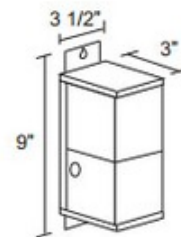

Shown in: Black

List Price: \$173.25
 Our Price: \$103.95

Shade Color: N/A
 Body Finish: Black
 Lamp: 1 x LED/60W/12V LED
 Wattage: 60W
 Dimmer: Low Voltage Magnetic
 Dimensions: 9"H x 3"W x 3"D

Product Number: JUN111321			
Company:		Fixture Type:	Date: Feb 20, 2018
Project:		Approved By:	