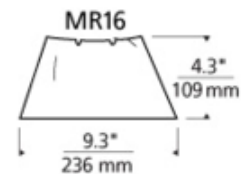

BRAND Visual Comfort Modern

DESCRIPTION

Flight Paper is a decorative shade of heat-resistant paper to wrap around and MR16 lamp of up to 50 watts (lamp not included). Available in White. For use with MR16 lamp as a decorative accessory on CPI, DJ-Archie, DJ-Georgi, DJ-Telescope, DJ-Wally Lite, Joshua Ceiling, K-Giro, K-Jane, K-Johnny, K-Pivot, K-Telescope, LC-Archie, LC-Georgi, LC-Wally Lite, Metal Man, Metal Woman, MO-Pivot, Parachute, Sprocket, Swivel, Tele, Wall Archie, Wall Georgi, Wall Telescope and Wally Lite - all sold separately.

SHADE COLOR	N/A
BODY FINISH	White
WATTAGE	N/A
DIMMER	N/A
DIMENSIONS	9.3"W x 4.3"H
LAMP	N/A

SPEC # TLG11214

COMPANY	PROJECT	FIXTURE TYPE	APPROVED BY	DATE