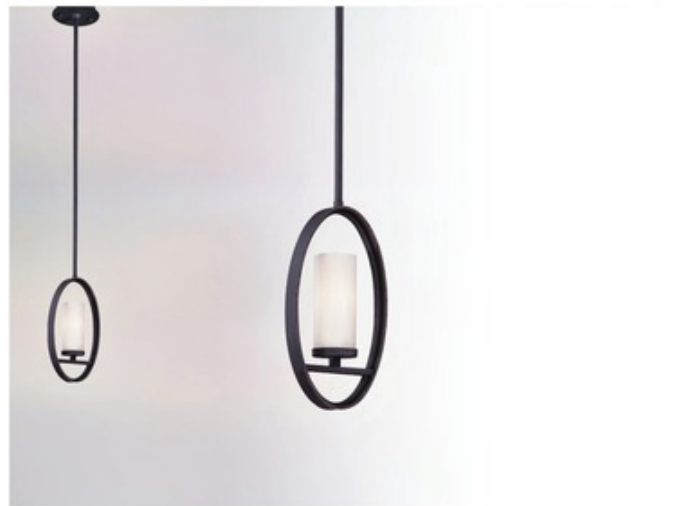

BRAND

Troy Lighting

DESCRIPTION

Eclipse Mini Pendant features a hand forged iron frame in a federal bronze finish with an opal glass shade. One 60-watt, 120 volt B10 candelabra base incandescent bulb is required, but not included. Dimensions: 6.75W x 12.5H x 2.75D.

SHADE COLOR	Opal
BODY FINISH	N/A
WATTAGE	60W
DIMMER	N/A
DIMENSIONS	6.75"W x 12.5"H x 2.75"D
BULB NOT INCLUDED	
LAMP	1 x B10/Candelabra (E12)/60W/120V Incandescent 1 x B10/Candelabra (E12)/120V LED

SPEC #