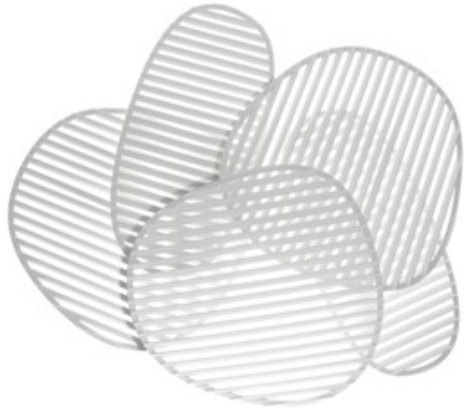

Nuage Wall / Ceiling Light

Description:

Nuage Wall / Ceiling Light inspired by the optical art movement in the '60s and '70s. Consists of five asymmetrical modules composed of polycarbonate material and available in a white, green, or red color option. Can be mounted on wall or ceiling. Requires (1) 40 watt, 120 volt, T5 2GX13 type circline fluorescent ballast sold separately. 25W x 21.5H x 6.25D.

Shown in: White

List Price: \$1225.00
 Our Price: \$980.00

Shade Color: White
 Body Finish: N/A
 Lamp: 1 x T5/2GX13/40W/120V Compact Fluorescent
 Wattage: 40W
 Dimmer: N/A
 Dimensions: 6.25"L x 21.5"H x 25"W