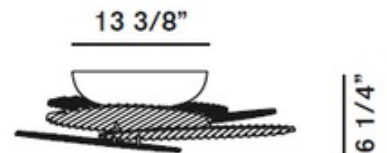

BRAND

Foscarini

DESCRIPTION

Inspired by the optical art movement in the '60s and '70s, Nuage Wall / Ceiling Light consists of five asymmetrical polycarbonate modules available in White. May be mounted on wall or ceiling.

SHADE COLOR	White
BODY FINISH	N/A
WATTAGE	40W
DIMMER	N/A
DIMENSIONS	6.25"L x 25"W x 21.5"H
BULB NOT INCLUDED	
LAMP	1 x T5/2GX13/40W/120V Compact Fluorescent

SPEC #

FOS112771

COMPANY

PROJECT

FIXTURE TYPE

APPROVED BY