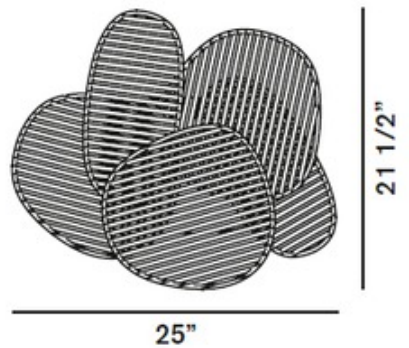

BRAND

Foscarini

DESCRIPTION

Inspired by the optical art movement in the '60s and '70s, Nuage Wall / Ceiling Light consists of five asymmetrical polycarbonate modules available in White. May be mounted on wall or ceiling.

SHADE COLOR	White
BODY FINISH	N/A
WATTAGE	40W
DIMMER	N/A
DIMENSIONS	6.25"L x 25"W x 21.5"H
BULB NOT INCLUDED	
LAMP	1 x T5/2GX13/40W/120V Compact Fluorescent

SPEC #

FOS112771

COMPANY

PROJECT

FIXTURE TYPE

APPROVED BY