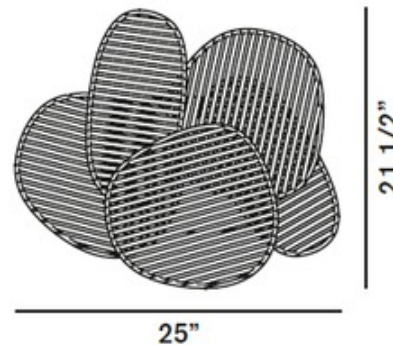

Nuage Wall / Ceiling Light

Description:

Nuage Wall / Ceiling Light inspired by the optical art movement in the '60s and '70s. Consists of five asymmetrical modules composed of polycarbonate material and available in a white, green, or red color option. Can be mounted on wall or ceiling. Requires (1) 40 watt, 120 volt, T5 2GX13 type circline fluorescent ballast sold separately. 25W x 21.5H x 6.25D.

Shown in: White

List Price: \$1225.00
 Our Price: \$980.00

Shade Color: White
 Body Finish: N/A
 Lamp: 1 x T5/2GX13/40W/120V Compact Fluorescent
 Wattage: 40W
 Dimmer: N/A
 Dimensions: 6.25"L x 21.5"H x 25"W