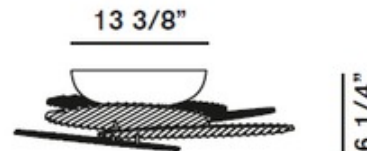

Nuage Wall / Ceiling Light

Description:

Nuage Wall / Ceiling Light inspired by the optical art movement in the '60s and '70s. Consists of five asymmetrical modules composed of polycarbonate material and available in a white, green, or red color option. Can be mounted on wall or ceiling. Requires (1) 40 watt, 120 volt, T5 2GX13 type circline fluorescent ballast sold separately. 25W x 21.5H x 6.25D.

Shown in: White

List Price: \$1225.00
 Our Price: \$980.00

Shade Color: White
 Body Finish: N/A
 Lamp: 1 x T5/2GX13/40W/120V Compact Fluorescent
 Wattage: 40W
 Dimmer: N/A
 Dimensions: 6.25"L x 21.5"H x 25"W