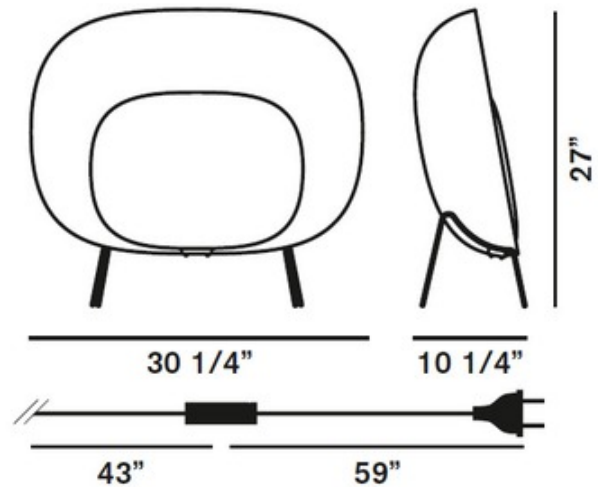

SHADE COLOR	Ivory
BODY FINISH	Ivory
WATTAGE	40W
DIMMER	N/A
DIMENSIONS	10.25"L x 30.25"W x 27"H
BULB NOT INCLUDED	
LAMP	1 x T5/2GX13/40W/120V Compact Fluorescent

SPEC #

FOS112778