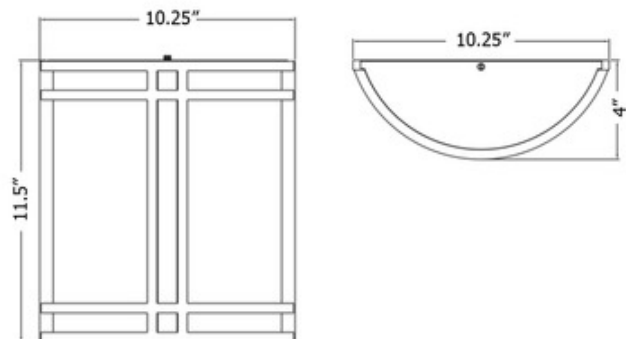

<b>SHADE COLOR</b>	Opal
<b>BODY FINISH</b>	Satin
<b>WATTAGE</b>	120W
<b>DIMMER</b>	Standard 120V
<b>DIMENSIONS</b>	10.25"W x 11.5"H x 4"D
<b>BULB NOT INCLUDED</b>	
<b>LAMP</b>	2 x A19/Medium (E26)/60W/120V Incandescent 2 x A19/Medium (E26)/120V LED

*Technical Information*

**PRODUCT DIMENSIONS** Backplate: Rectangle, 10.5"W x 11.5"H x 0.5"D

**SPEC #**

ACC112804

COMPANY

PROJECT

FIXTURE TYPE

APPROVED BY