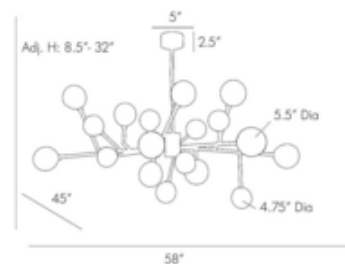

**BRAND**

Arteriors Home

**DESCRIPTION**

The Dallas Chandelier showcases mid century modern design featuring a Sputnik form with adjustable arms topped with glass globes. Available in two sizes. Photographed with 2 inch tubular bulbs. 2.875 inch length is the maximum length that will fit both globe sizes. Other non-tubular 25W max, candelabra base bulbs may be used as well.

*Shown in: Brown Nickel / Smoke*

<b>SHADE COLOR</b>	Smoke
<b>BODY FINISH</b>	Brown Nickel
<b>WATTAGE</b>	450W
<b>DIMMER</b>	Standard 120V
<b>DIMENSIONS</b>	58"L x 45"W x 8.5"H
<b>BULB NOT INCLUDED</b>	
<b>LAMP</b>	18 x T6/Candelabra (E12)/25W/120V Incandescent 18 x B10/Candelabra (E12)/120V LED

*Technical Information*

<b>PRODUCT DIMENSIONS</b>	Min / Max Overall Height: 8.5" / 32"
---------------------------	--------------------------------------

**SPEC #** AHM112829

COMPANY	PROJECT	FIXTURE TYPE	APPROVED BY	DATE