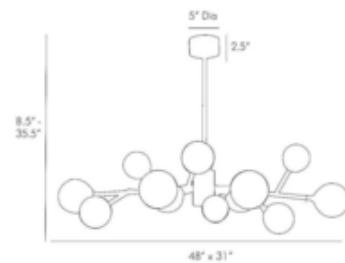

**BRAND**

Arteriors Home

**DESCRIPTION**

The Dallas Chandelier showcases mid century modern design featuring a Sputnik form with adjustable arms topped with glass globes. Available in two sizes. Photographed with 2 inch tubular bulbs. 2.875 inch length is the maximum length that will fit both globe sizes. Other non-tubular 25W max, candelabra base bulbs may be used as well.

*Shown in: Brown Nickel / Smoke*

<b>SHADE COLOR</b>	Smoke
<b>BODY FINISH</b>	Brown Nickel
<b>WATTAGE</b>	450W
<b>DIMMER</b>	Standard 120V
<b>DIMENSIONS</b>	58"L x 45"W x 8.5"H
<b>BULB NOT INCLUDED</b>	
<b>LAMP</b>	18 x T6/Candelabra (E12)/25W/120V Incandescent 18 x B10/Candelabra (E12)/120V LED

*Technical Information*

<b>PRODUCT DIMENSIONS</b>	Min / Max Overall Height: 8.5" / 32"
---------------------------	--------------------------------------

**SPEC #** AHM112829

COMPANY	PROJECT	FIXTURE TYPE	APPROVED BY	DATE