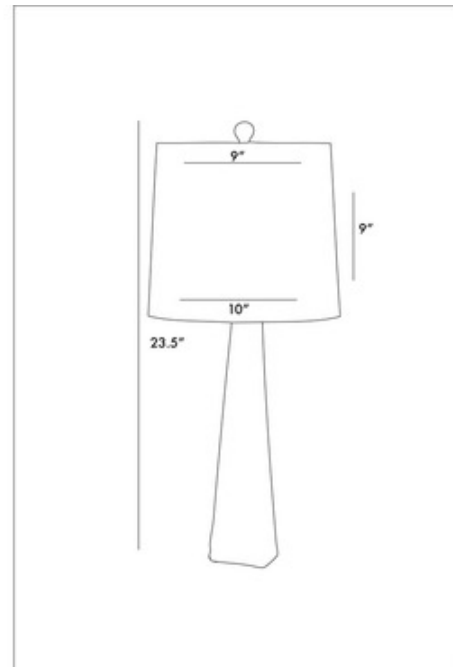

BRAND

Arteriors Home

DESCRIPTION

Errol Table Lamp features a clear glass base layered over a Smoke color core with an Ash Gray microfiber drum shade and glass finial. Also available with a Cobalt base with White shade. One 3-way, 120 volt A19 Medium base incandescent bulb is required, but not included. Includes 8 foot cord. 10 inch width x 23 inch height. UL listed.

SHADE COLOR	Ash
BODY FINISH	Smoke
WATTAGE	150W
DIMMER	Included
DIMENSIONS	10"W x 23.5"H
BULB NOT INCLUDED	
LAMP	1 x A19 3-Way/Medium (E26)/150W/120V Incandescent

SPEC #

AHM112846

COMPANY

PROJECT

FIXTURE TYPE