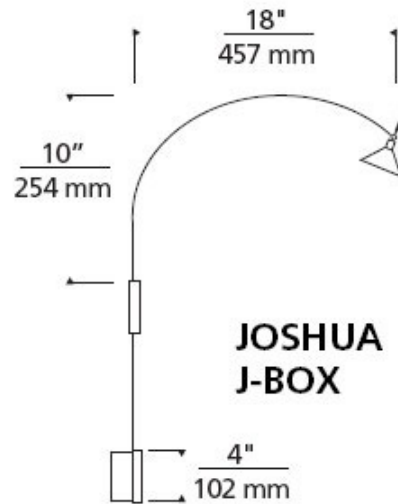

Joshua Picture Light

Designer: Gregory Kay

Description:

Joshua picture light comes in Black, Chrome or Gold finish with Lil Wok accessory included in matching color. 50 Watt 12 volt 38 degree UV protected halogen MR16 lamp, lens holder clip and 60 watt electronic transformer included. Head is adjustable and two screw mounting hardware doubles as picture hanger. Also available in a plug in version. Directional light distribution. Mounts to standard 4 inch junction box. Dimmable with incandescent dimmer. ETL listed.

Shown in: Gold

List Price: \$125.00
Our Price: \$50.63

Shade Color: N/A
Body Finish: Gold
Lamp: 1 x MR16/GU5.3 (bipin)/50W/12V Halogen
 1 x MR16/GU5.3 (bipin)/12V LED
Wattage: 50W
Dimmer: Incandescent
Dimensions: 4"L x 10"H x 18"W