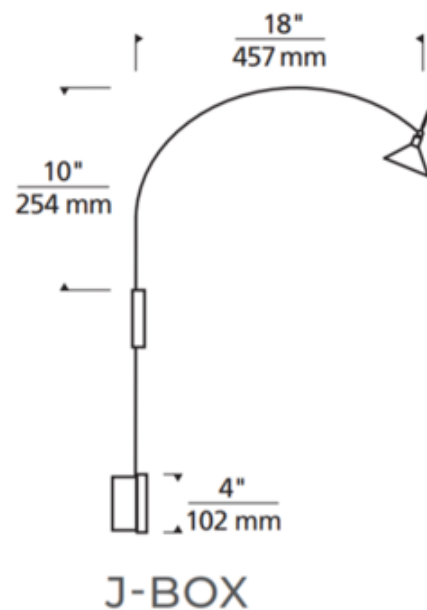

COMPANY

PROJECT

FIXTURE TYPE

APPROVED BY

DATE