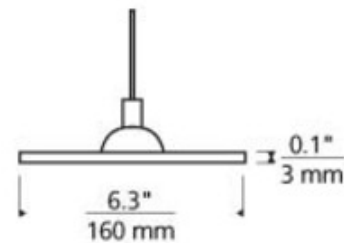

BRAND Visual Comfort Modern

DESCRIPTION

Biz Pendant features a glass disk that floats around the exposed, secured MR16 lamp. Available in Clear, Havana Brown or Steel Blue glass with Satin Nickel or Chrome finish. One 50 watt, 12 volt GU5.3 MR16 halogen lamp is required, but not included. Includes Kable Lite connector and six feet of field-cutttable suspension cable. Available in custom lengths. General light distribution. ETL listed.

SHADE COLOR	Clear
BODY FINISH	Satin Nickel
WATTAGE	50W
DIMMER	Dimmable
DIMENSIONS	72.1"L x 6.3"W x 0.1"H
BULB NOT INCLUDED	
LAMP	1 x MR16/GU5.3 (bipin)/50W/12V Halogen MR16/GU5.3 (bipin)/12V LED

SPEC # TLG11379