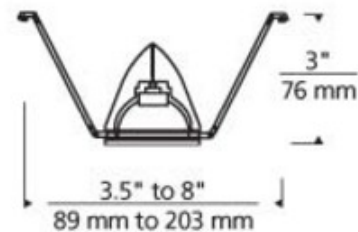

BRAND

Visual Comfort Modern

DESCRIPTION

Kable Lite Bye Bye Head features adjustable arms that rotate individually. Lamp rotates 360 degrees. Finish in Satin Aluminum. For cable separations of 3.5 to 8 inches. One 12 volt GU5.3 MR16 halogen bulb up to 75 watts is required, but not included. Not compatible with SORAA LED MR16 lamps. 3 inch minimum to 8 inch maximum width x 3 inch height. Compatible accessories and optical controls available, sold separately. For Kable Lite system only.

SHADE COLOR	N/A
BODY FINISH	Satin Aluminum
WATTAGE	75W
DIMMER	Dimmable
DIMENSIONS	8"W x 3"H
BULB NOT INCLUDED	
LAMP	1 x MR16/GU5.3 (bipin)/75W/12V Halogen 1 x MR16/GU5.3 (bipin)/12V LED

SPEC # TLG11385