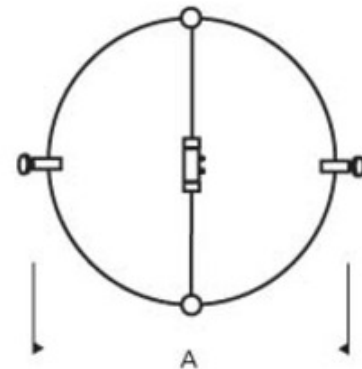

COMPANY	PROJECT	FIXTURE TYPE	APPROVED BY	DATE