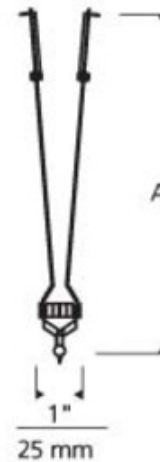

Kable Lite Jane Head

Description:

K-Jane drops below the cables and the head pivots 220 degrees on two axis. For cable separations of up to twice the length. Field-cutable. Finish in Chrome or Satin Nickel. Available in 5, 12, 24 or 36 inch length. One low voltage GU5.3 MR16 lamp of up to 75 watts is required, but not included. Works with SORAA. ETL listed. Compatible accessories and optical controls sold separately. ETL listed. Available in 5, or 24 cable separation versions. Compatible with Kable Lite system only.

Shown in: Chrome

List Price: \$92.50
 Our Price: \$74.00

Shade Color: N/A
 Body Finish: Chrome
 Lamp: 1 x MR16/GU5.3 (bipin)/75W/12V Halogen
 1 x MR16/GU5.3 (bipin)/12V LED
 Wattage: 75W
 Dimmer: Dimmable
 Dimensions: 5"L x 1"W