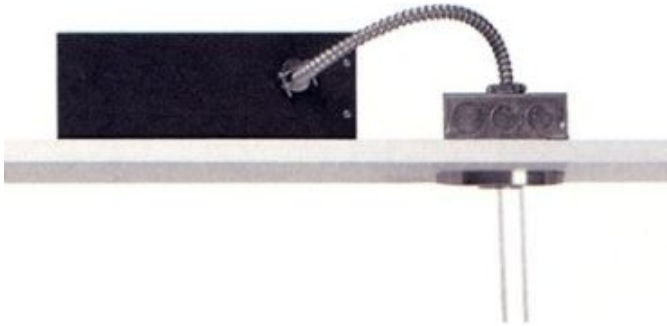

Kable Lite Remote Transformer 300W Kit

Description:

Remote transformer 300 watt kit includes 45 feet of bare cable enough for a twenty foot wall to wall run, 2 pair of slimline turnbuckles, 24 inch softwire feeds and 12 volt 300 watt transformer with power feed canopy. Remote transformer installs in an accessible location behind the ceiling or wall. Canopy mounts to a standard 4 inch junction box with round plaster ring (provided by electrician) and includes 24 inch softwire leads. Hardware finish in Chrome or Satin Nickel. Add up to six 50 watt elements or up to eight 35 to 37 watt elements (sold separately). Dimmable with low voltage magnetic dimmer. ETL listed.

Shown in: Chrome

List Price: \$631.25
Our Price: \$505.00

Shade Color: N/A
Body Finish: Chrome
Lamp: N/A
Wattage: N/A
Dimmer: Low Voltage Magnetic
Dimensions: N/A

Product Number: TLG 1 1488			
Company:		Fixture Type:	Date: Feb 20, 2018
Project:		Approved By:	