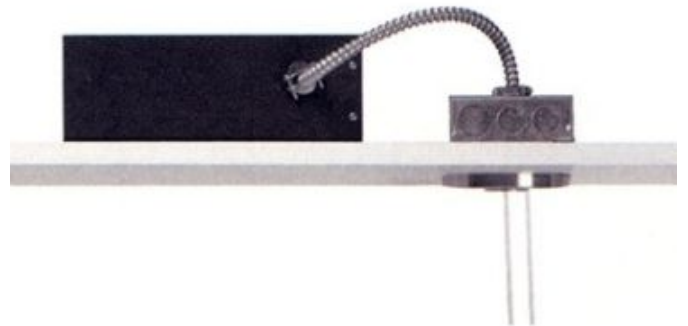

BRAND Visual Comfort Modern

DESCRIPTION

Remote transformer 300 watt kit includes 45 feet of bare cable enough for a twenty foot wall to wall run, 2 pair of slimline turnbuckles, 24 inch softwire feeds and 12 volt 300 watt low voltage magnetic transformer with power feed canopy. Hardware finish in Satin Nickel. Remote transformer installs in an accessible location behind the ceiling or wall. Canopy mounts to a standard 4 inch junction box with round plaster ring (provided by electrician) and includes 24 inch softwire leads. Add up to six 50 watt elements or up to eight 35 to 37 watt elements (sold separately). Note: Dimmable with a low voltage magnetic dimmer.

SHADE COLOR	N/A
BODY FINISH	Chrome
WATTAGE	N/A
DIMMER	Low Voltage Magnetic
DIMENSIONS	N/A
LAMP	N/A

SPEC # TLG11488

COMPANY	PROJECT	FIXTURE TYPE	APPROVED BY	DATE