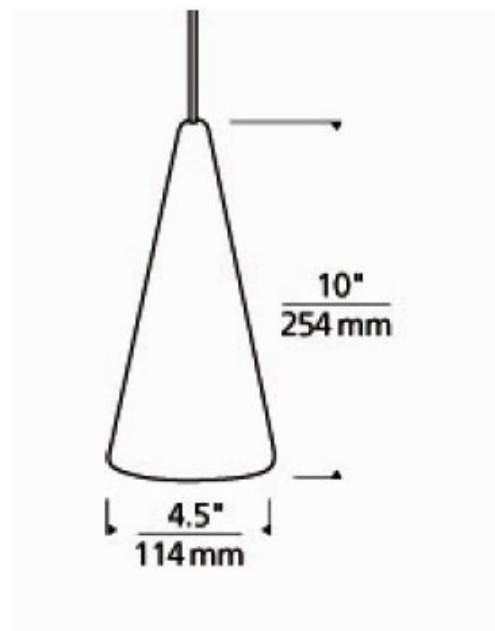

BRAND Visual Comfort Modern

DESCRIPTION

Kable Lite Mini Starry Night features cone shaped glass shade with a reflective white interior richly layered in hand twisted color in Dark Amber or Caramel. Finish in Satin Nickel or Chrome. Includes one 50 watt 12 volt halogen bipin lamp and six feet of field-cutttable cable. Includes Kable Lite connector. 4.5 inch diameter x 10 inches high. ETL listed. Also available in an LED version.

SHADE COLOR	Dark Amber
BODY FINISH	Chrome
WATTAGE	50W
DIMMER	Dimmable
DIMENSIONS	4.5"W x 10"H
BULB INCLUDED	
LAMP	1 x JC/GY6.35 (bipin)/50W/12V Halogen

SPEC # TLG11520

COMPANY	PROJECT	FIXTURE TYPE	APPROVED BY	DATE