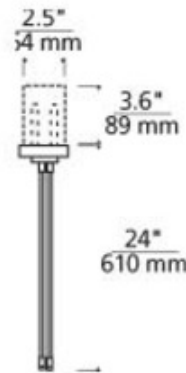

# Kable Lite 2 Inch Single Feed Square Canopy

**Description:**

A single feed canopy is mounted to a wall or ceiling adjacent to the Kable Lite run. It can be used anywhere in the run. It brings power to the kable lite run from a remote single feed transformer (sold separately). Special 2 inch square junction box included. The low-voltage leads from the remote transformer are connected to the canopy leads inside the electrical box and the canopy mounts to the electrical box. The two leads from the canopy are 24 inches long and can be cut and bent in the field. To drop the Kable Lite system further down from the ceiling, add one pair of hardwire feeds (sold separately). Finish available in Chrome, Satin Nickel, Black or White. Black and White finish options have Chrome feeds. ETL listed. 2.5 inch square x 3.6 inch depth.

Shown in: Chrome

List Price: \$175.00  
 Our Price: \$140.00

Shade Color: N/A  
 Body Finish: Chrome  
 Lamp: N/A  
 Wattage: N/A  
 Dimmer: N/A  
 Dimensions: 24"L x 2.5"W x 3.6"D

Product Number: <b>TLG11554</b>			
Company:		Fixture Type:	Date: Feb 21, 2018
Project:		Approved By:	