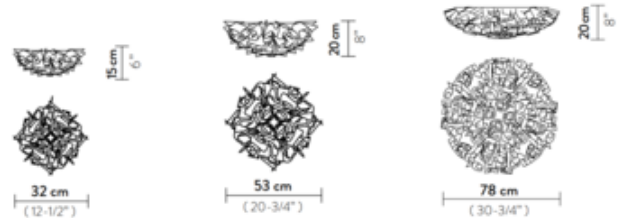

BRAND

Slamp

DESCRIPTION

Veli Wall/Ceiling Light, designed by Adriano Rachele, is like a tailor made dress, delicate and romantic. It gently amplifies light through the diffuser. Every individual bend is made of tone-on-tone printed, patented techno polymer. The bends are then collectively and seamlessly fit around a central cap, giving this piece a soft and original feel. Note: Chilli color available in medium size only.

Shown in: Opal

SHADE COLOR	Opal
BODY FINISH	N/A
WATTAGE	12W
DIMMER	Low Voltage Electronic
DIMENSIONS	12.5"W x 12.5"H x 6"D
BULB NOT INCLUDED	
LAMP	2 x B10/Candelabra (E12)/6W/120V LED

SPEC #	SLP115653
---------------	-----------