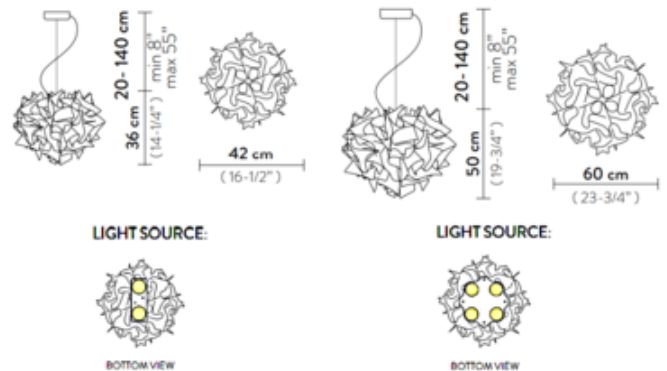

Lightology

Veli Suspension

SPEC #

SLP115662

DESIGNER Adriano Rachele
BRAND Slamp

DESCRIPTION

The Veli Suspension, designed by Adriano Rachele is like a tailor-made dress. This piece is assembled entirely by hand. When installed it gently clothes and amplifies light through the Opal, Plum, Charcoal, or Prism Opalflex. Product is magnetic allowing easy removal for cleaning. Dome canopy in Chrome with transparent wire.

Shown in: Chrome / Opal

SHADE COLOR Opal
BODY FINISH Chrome
WATTAGE 24W
DIMMER Standard 120V
DIMENSIONS 16.5"W x 14.25"H
BULB NOT INCLUDED
LAMP 2 x Edison/Medium (E26)/12W/120V LED

Technical Information

PRODUCT DIMENSIONS Canopy: 4.75" diameter

SPEC # SLP115662

COMPANY	PROJECT	FIXTURE TYPE	APPROVED BY	DATE