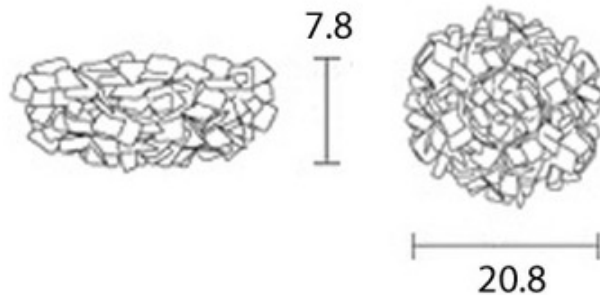

Clizia Ceiling / Wall Lamp

Description:

Clizia Ceiling / Wall Mount features regular lines of numerous squares of Opalflex clustered into an intricate weave of texture and style in black, white, orange, purple, fume or blue finish. Product is Magnetic allowing easy removal for cleaning. Two 20 watt, 120 volt Medium base compact fluorescent bulbs are required, but not included. ETL listed. 20.8 inch width x 7.8 inch height.

Shown in: Black

List Price: \$787.50
 Our Price: \$535.50

Shade Color: N/A
 Body Finish: Black
 Lamp: 2 x A20/Medium (E26)/20W/120V Compact Fluorescent
 Wattage: 40W
 Dimmer: Not Dimmable
 Dimensions: 7.8"H x 20.8"W x 20.8"D