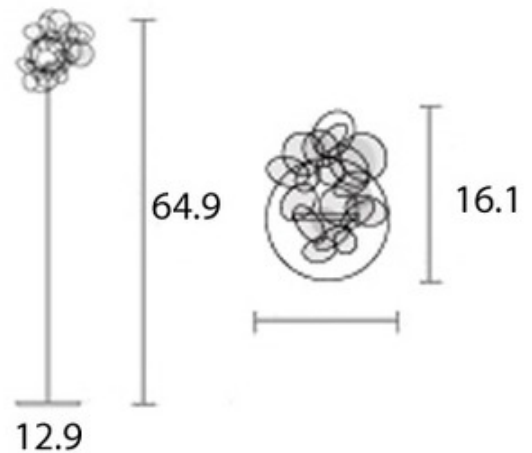

BRAND

Slamp

DESCRIPTION

Mille Bolle Floor Lamp features a cluster of multi-colored iridescent polycarbonate discs in a stainless steel finish. One 75 watt, 120 volt G9 base JC halogen bulb is included. Dimmer also included. Dimensions: 12.9 inch width x 64.9 inch height x 16.1 inch length.

SHADE COLOR	Chrome
BODY FINISH	White Plastic
WATTAGE	75W
DIMMER	N/A
DIMENSIONS	16.1"L x 12.9"W x 64.9"H
BULB INCLUDED	
LAMP	1 x JC/G9/75W/12V Halogen

SPEC # SLP115701

COMPANY	PROJECT	FIXTURE TYPE	APPROVED BY	DATE