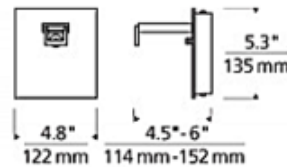

Ensu Halogen Wall Bracket

SHOWN WITH ALINA PENDANT
(PENDANT SOLD SEPARATELY)

Description:

Ensu Halogen Wall Bracket lets you turn any Tech Lighting low voltage Freejack pendant into a wall sconce. Available in Antique Bronze, Chrome or Satin Nickel finish. The integrated telescoping arm accommodates any pendant up to 7.5 inches in diameter. The wall canopy can be mounted to either a 4 inch square electrical box with round plaster ring or an octagonal electrical box, not included. Includes low voltage electronic transformer, dimmable per manufacturer with a standard incandescent dimmer. ETL listed. 4.8 inch width x 5.3 inch height x 4.5 to 6 inch depth. Freejack pendant sold separately.

Shown in: Satin Nickel

List Price: \$137.50
Our Price: \$110.00

- Shade Color: N/A
- Body Finish: Satin Nickel
- Lamp: 1 x JC/GY6.35 (bipin)/12V Halogen
- Wattage: N/A
- Dimmer: Incandescent
- Dimensions: 5.3"H x 4.8"W x 4.5"D