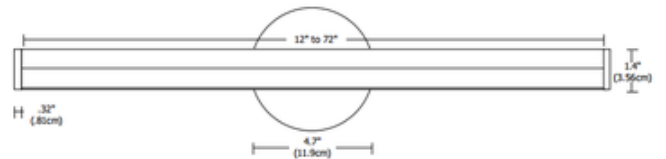

DESIGNER

Gregory Kay

BRAND

PureEdge Lighting

DESCRIPTION

The Bardot Vanity features a white lambertian diffuser lens that provides uniform light without hotspots. Finish available in Satin Nickel. At 7 watts per foot, the 2700K 92 CRI LEDs provide a very warm white color rendering. 50,000 average lamp life. Features 35 lumens per watt/270 lumens per foot with a 68 R9 value. Fixture uses a 12 VAC Class 2 electronic low voltage LED transformer included. Transformer fits inside a standard square 4 inch electrical box with round plaster ring and floating split canopy. Dimmable with an electronic low voltage dimmer (tested and approved: Lutron Diva DVELV-300P, sold separately. Indoor use only. ETL listed. Major components made and assembled in the USA. 5 year warranty. 25 inch length x 1.5 inch width x 1.4 inch depth.

SHADE COLOR	White
BODY FINISH	Satin Nickel
WATTAGE	7W
DIMMER	Low Voltage Electronic
DIMENSIONS	13"L x 1.5"W x 1.4"D
INTEGRATED LED MODULE	
LAMP	LED/7W/120V LED

Technical Information

LUMINOUS FLUX	286 lumens
LUMENS/WATT	40.86
LAMP COLOR	2700K
COLOR RENDERING	92 CRI

SPEC # EDG116308

CODE	LENGTH (INCHES)
12IN	13
15IN	16
18IN	19
21IN	22
24IN	25
27IN	28
30IN	31
33IN	34
36IN	37
39IN	40
42IN	43
45IN	46
48IN	49
51IN	52
54IN	55
57IN	58
60IN	61
63IN	64
66IN	67
69IN	70
72IN	73