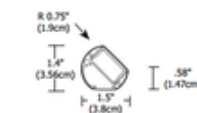

CODE	LENGTH (INCHES)
12IN	13
15IN	16
18IN	19
21IN	22
24IN	25
27IN	28
30IN	31
33IN	34
36IN	37
39IN	40
42IN	43
45IN	46
48IN	49
51IN	52
54IN	55
57IN	58
60IN	61
63IN	64
66IN	67
69IN	70
72IN	73

COMPANY	PROJECT	FIXTURE TYPE	APPROVED BY	DATE