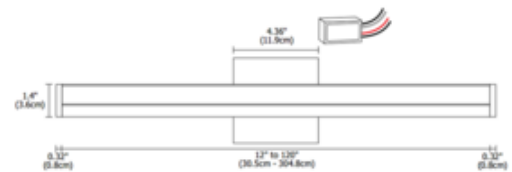

COMPANY	PROJECT	FIXTURE TYPE	APPROVED BY	DATE