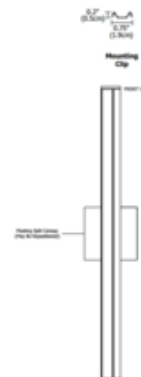

COMPANY	PROJECT	FIXTURE TYPE	APPROVED BY	DATE