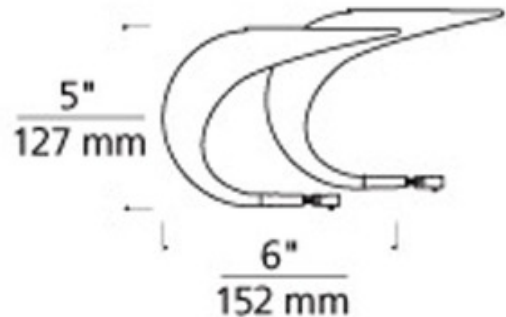

DESIGNER

Gregory Kay

BRAND

Visual Comfort Modern

DESCRIPTION

Stylish wave turnbuckles provide tension to the cable run for a clean look and efficient power conduction. Use on runs of no more than twenty feet. Ceiling mount only. Sold as pair. Cables drop 5 inches from ceiling. Finish in Chrome or Satin Nickel. If mounting to metal, order isolating connectors for each pair of turnbuckles (sold separately). ETL listed. 6W x 5H.

SHADE COLOR	N/A
BODY FINISH	Chrome
WATTAGE	N/A
DIMMER	N/A
DIMENSIONS	6"W x 5"H
LAMP	N/A

SPEC #

TLG11754

COMPANY

PROJECT

FIXTURE TYPE

APPROVED BY

DATE