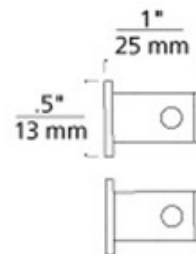

Kable Lite Wall Turn

Description:

Wall standoffs attach to surface to make simple turns. Includes insulating tubing to cover where cables cross. Finish in Satin Nickel or Chrome. Sold as a pair. ETL listed. 0.5W x 0.5H x 1L.

Shown in: Chrome

List Price: \$58.75
 Our Price: \$47.00

Shade Color: N/A
 Body Finish: Chrome
 Lamp: N/A
 Wattage: N/A
 Dimmer: N/A
 Dimensions: 1"L x 0.5"H x 0.5"W

| | | | |
|---------------------------------|--|---------------|--------------------|
| Product Number: TLG11771 | | | |
| Company: | | Fixture Type: | Date: Feb 21, 2018 |
| Project: | | Approved By: | |