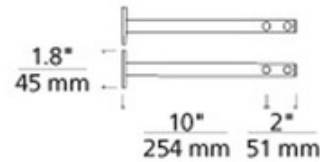

Kable Lite Outside Rigger

Description:

The Outside Rigger attaches to the wall to secure cables 12 inches from the wall at 2 inch cable separation. Use when a wall to wall installation is impractical and the ceiling is not accessible. Not field-cuttable. Sold as a pair. Finishing Satin Nickel or Chrome. ETL listed. 1.8W x 1.8H x 12L.

Shown in: Chrome

List Price: \$117.50
 Our Price: \$94.00

Shade Color: N/A
 Body Finish: Chrome
 Lamp: N/A
 Wattage: N/A
 Dimmer: N/A
 Dimensions: 12"L x 1.8"H x 1.8"W

Product Number: TLG11774			
Company:		Fixture Type:	Date: Feb 19, 2018
Project:		Approved By:	