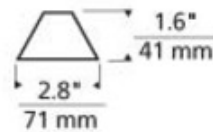

Cone Glass Shield Accessory

Description:

Cone Glass Shield Accessory is a colored frosted cone glass shade available in Amber or Frost. Includes optional cone louver lens holder. Can hold up to two lenses or louvers and MR16 of up to 50 watts, sold separately. 2.8 inch diameter x 1.6 inch height.

Shown in: Amber

List Price: \$60.00
 Our Price: \$48.00

Shade Color: Amber
 Body Finish: N/A
 Lamp: N/A
 Wattage: N/A
 Dimmer: N/A
 Dimensions: 1.6"H x 2.8"W

Product Number: TLG 11788			
Company:		Fixture Type:	Date: Feb 17, 2018
Project:		Approved By:	