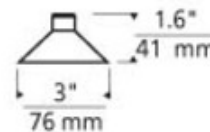

Product Number: TLG11793			
Company:		Fixture Type:	Date: Feb 25, 2018
Project:		Approved By:	

#2002AC-LILWOK-003XX-OOBK

Fax: (773) 883-6131

Phone: 866-954-4489

Address: 1718 W. Fullerton Ave. Chicago IL 60614

www.Lightology.com