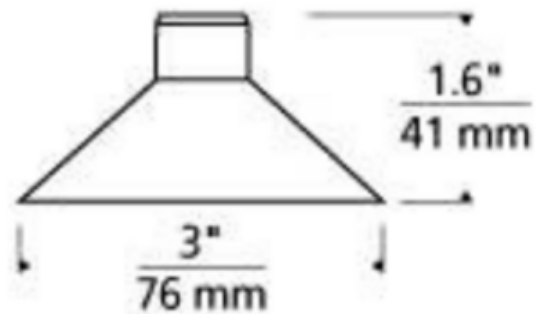

**BRAND** Visual Comfort Modern

**DESCRIPTION**

Lil Wok decorative metal shade accessory available in Silver finish. Includes Snap Louver Lens Holder. Can hold a single lens or louver, sold separately.

<b>SHADE COLOR</b>	N/A
<b>BODY FINISH</b>	Black
<b>WATTAGE</b>	50W
<b>DIMMER</b>	N/A
<b>DIMENSIONS</b>	3"W x 1.6"H
<b>BULB NOT INCLUDED</b>	
<b>LAMP</b>	1 x MR16/GU5.3 (bipin)/50W/12V Halogen