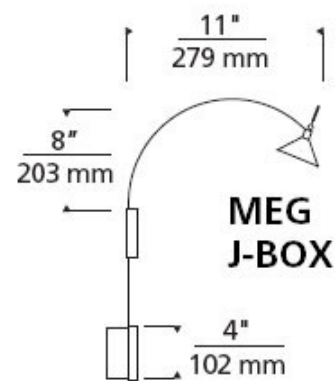

DESIGNER

Gregory Kay

BRAND

Visual Comfort Modern

DESCRIPTION

Meg picture light comes in Gold finish with Lil Wok accessory included in matching color. 20 Watt 12 volt 36 degree UV protected halogen MR16 lamp, lens holder clip and 60 watt electronic transformer included. Head is adjustable and two screw mounting hardware doubles as picture hanger. Also available in a plug in version. Directional light distribution. Dimmable with standard incandescent dimmer. ETL listed. 8 inch height x 11 inch depth.

SHADE COLOR	N/A
BODY FINISH	Chrome
WATTAGE	20W
DIMMER	Standard 120V
DIMENSIONS	11"L x 8"H
BULB INCLUDED	
LAMP	1 x MR16/GU5.3 (bipin)/20W/12V Halogen 1 x MR16/GU5.3 (bipin)/12V LED

SPEC # TLG11810

COMPANY	PROJECT	FIXTURE TYPE	APPROVED BY	DATE