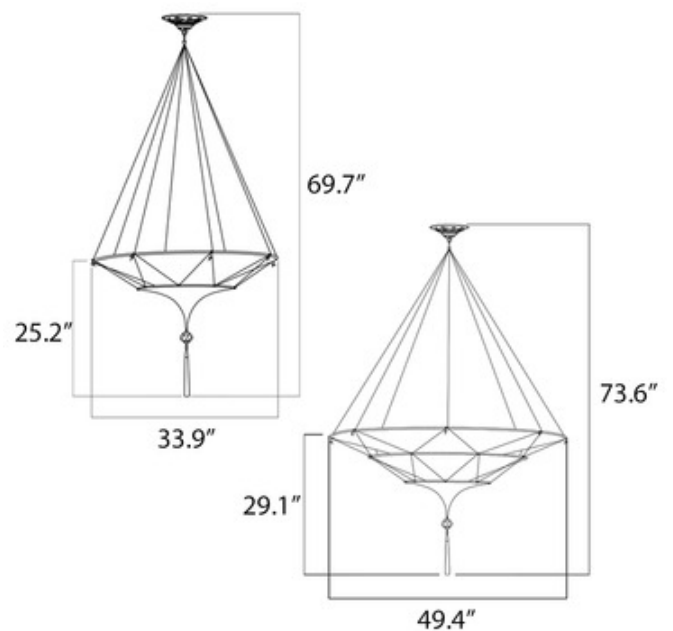

**DESIGNER**

Mariano Fortuny

**BRAND**

Venetian Designs

**DESCRIPTION**

Scheherazade Multi Tier suspension features a pure silk shade, brass structure and a dark brown canopy. Available in hand painted brown geometric, green herbarium, brown floral or an ivory plain silk shade. Available in a 2-tier with one bulb and a 3-tier option with three bulbs. Made in Italy. Note: Overall height is not adjustable and must be specified to order. 2-Tier Minimum / Maximum height: 46 / 71.63 in. 3-Tier Minimum / Maximum height: 53.5 / 74.88 in.

Shown in: Brass / Green Herbarium

<b>SHADE COLOR</b>	Green Herbarium
<b>BODY FINISH</b>	Brass
<b>WATTAGE</b>	300W
<b>DIMMER</b>	Standard 120V
<b>DIMENSIONS</b>	49.4"W x 29.1"H
<b>BULB NOT INCLUDED</b>	
<b>LAMP</b>	3 x A19/Medium (E26)/100W/120V Incandescent 3 x A19/Medium (E26)/120V LED

*Technical Information*

<b>PRODUCT DIMENSIONS</b>	Maximum Overall Height: 73.6"
---------------------------	-------------------------------

SPEC #

VEN1188

COMPANY

PROJECT

FIXTURE TYPE

APPROVED BY