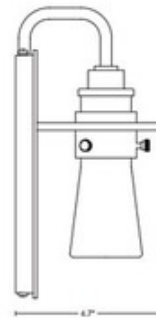

COMPANY

PROJECT

FIXTURE TYPE

APPROVED BY

DATE