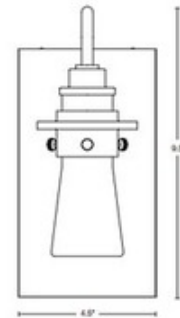

COMPANY

PROJECT

FIXTURE TYPE

APPROVED BY

DATE