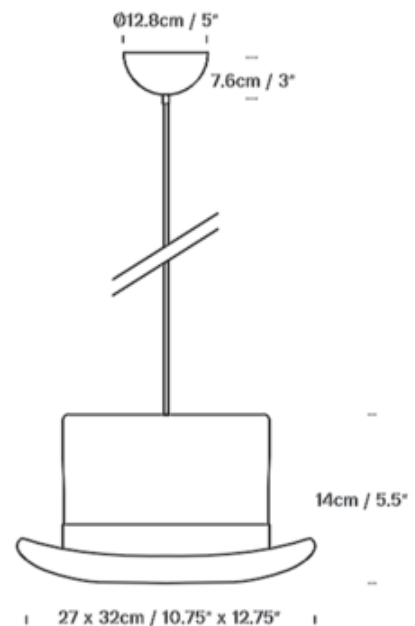

BRAND

Innermost

DESCRIPTION

The Jeeves Pendant was designed as a playful take on lighting with a real sense of cultural identity. Features an outer Black wool shade with an inner anodized aluminum gold lining and Black canopy.

Shown in: Black / Black / Gold

SHADE COLOR	Black / Gold
BODY FINISH	Black
WATTAGE	5W
DIMMER	Standard 120V
DIMENSIONS	12"W x 5.25"H x 19"D
BULB NOT INCLUDED	
LAMP	1 x JCD/G9/5W/120V LED

Technical Information

PRODUCT DIMENSIONS	Cable Length: 157.5" Black Braided
---------------------------	------------------------------------

SPEC #

INN119235

COMPANY

PROJECT

FIXTURE TYPE

APPROVED BY

DATE