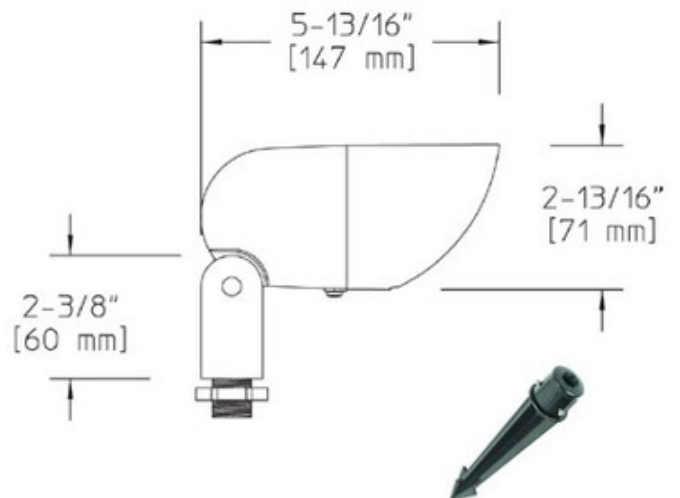

**BRAND**

Hadco by Signify

**DESCRIPTION**

BL5016 7 Watt Spot LED Aluminum Bullyte with Mounting Stake is fabricated from die cast marine grade aluminum alloy with fully adjustable swivel arm with vibration proof locking teeth and fully adjustable double gasketed shroud. Thermoset polyester powdercoat finish in Black, Verde, Speckled Stone or Bronze. Clear tempered glass affixed at 10 degree angle for natural cleaning. PVC stake 1.4 inch diameter x 9.5 inches long with integral .5 inch NPS fitter. Optional junction box accessories available, but not required for low voltage fixtures. One 7 watt 15 degree beam angle Spot EnduraLED lamp included. 2700K Warm White color temperature. 30,000 hour lamp life. Also available in a 24 degree Narrow Flood and 36 degree Flood beam spread version. Pre-wired with 3 foot pigtail of 18-2 AWG wire. Includes low voltage quick connector LVC3 for easy hook up to the low voltage supply cable not included. 2.8 inch diameter x 5.8 inches long. ETL listed for wet locations. Requires remote transformer not included.

<b>SHADE COLOR</b>	N/A
<b>BODY FINISH</b>	Bronze
<b>WATTAGE</b>	7W
<b>DIMMER</b>	Dimmable
<b>DIMENSIONS</b>	5.8"L x 2.8"W
<b>INTEGRATED LED MODULE</b>	
<b>LAMP</b>	1 x MR16/GU5.3 (bipin)/7W/12V LED

*Technical Information*

<b>LAMP COLOR</b>	2700K
<b>BEAM SPREAD</b>	

**SPEC #** HAD119288

COMPANY	PROJECT	FIXTURE TYPE	APPROVED BY	DATE