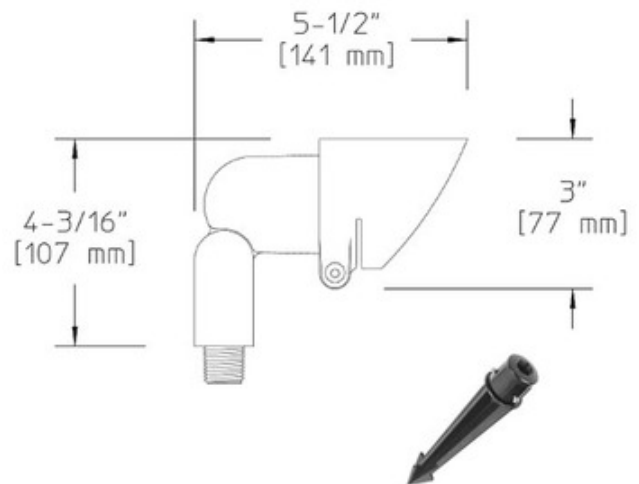

Technical Information

LAMP COLOR	2700K

SPEC # HAD119311

COMPANY	PROJECT	FIXTURE TYPE	APPROVED BY	DATE