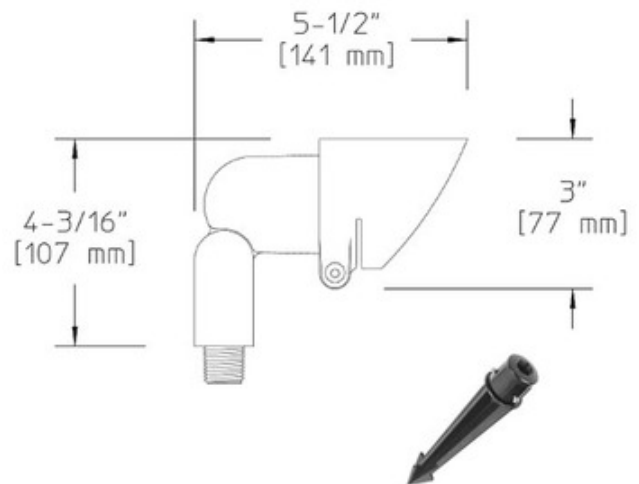

Technical Information

LAMP COLOR	2700K

SPEC # HAD119313

COMPANY	PROJECT	FIXTURE TYPE	APPROVED BY	DATE