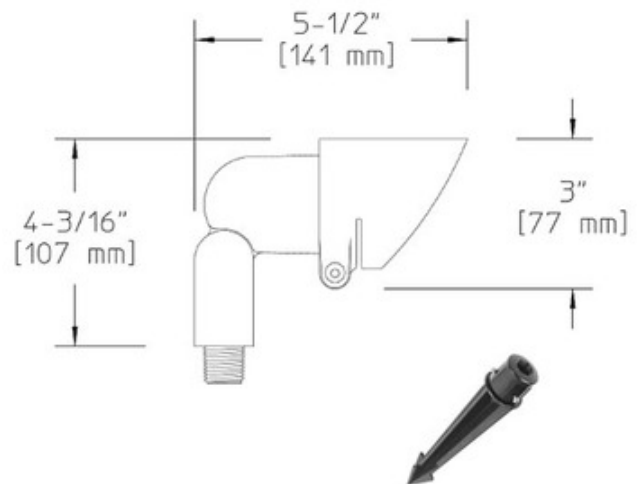

BRAND

Hadco by Signify

DESCRIPTION

BL616 7 Watt Spot LED Bullyte with Mounting Stake is fabricated from die cast marine grade aluminum alloy with gasketed fully rotatable shroud and fully adjustable swivel arm with vibration proof locking teeth. Thermoset polyester powdercoat finish in Black or Verde. Clear tempered glass lens. PVC stake 1.4 inch diameter x 9.5 inches long with integral .5 inch NPS fitter. Optional junction box accessories available, but not required for low voltage fixtures. 7 watt lamp with 15 degree beam spread. 2700K Warm White color temperature . 25,000 hour lamp life. Also available in a 24 degree and 36 degree beam spread version. Pre-wired with 3 foot pigtail of 18-2 AWG wire. Includes low voltage quick connector LVC3 for easy hook up to the low voltage supply cable not included. 3 inch diameter x 5.5 inches long. ETL listed for wet locations. Requires remote transformer not included.

SHADE COLOR	N/A
BODY FINISH	Black
WATTAGE	7W
DIMMER	Dimmable
DIMENSIONS	5.5"L x 3"W
INTEGRATED LED MODULE	
LAMP	1 x LED/7W/12V LED

SPEC # HAD119314

COMPANY	PROJECT	FIXTURE TYPE	APPROVED BY	DATE