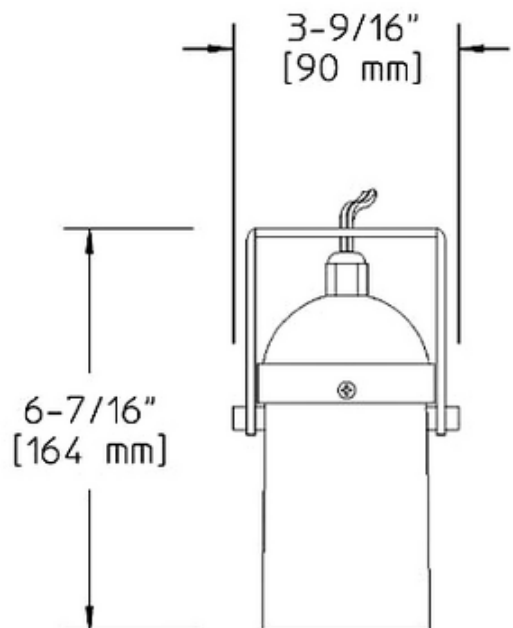

Technical Information

LUMINOUS FLUX	460 lumens
LUMENS/WATT	65.71
LAMP COLOR	3000K
BEAM ANGLE	35°

SPEC # HAD119418

COMPANY	PROJECT	FIXTURE TYPE	APPROVED BY	DATE