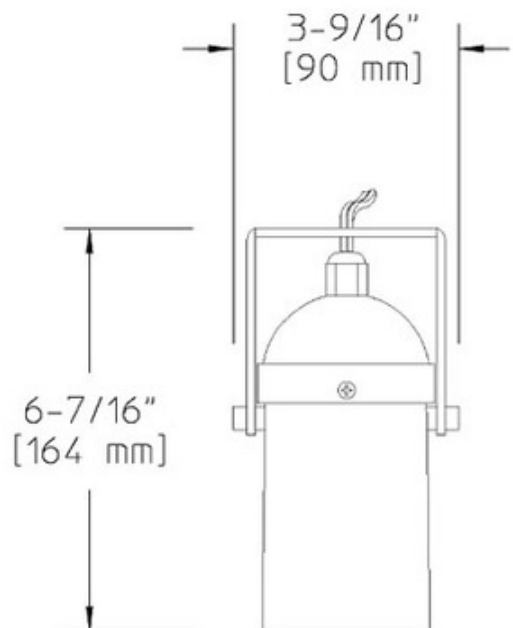

Technical Information

LAMP COLOR	2700K

SPEC # HAD119421

COMPANY	PROJECT	FIXTURE TYPE	APPROVED BY	DATE