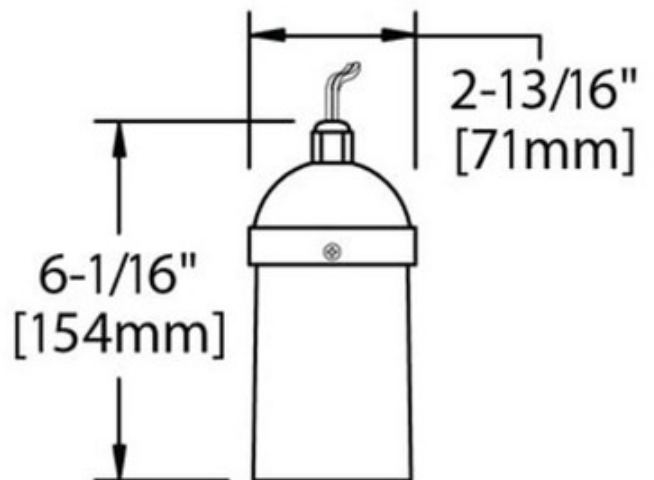

Technical Information

LAMP COLOR	2700K

SPEC # HAD119448

COMPANY	PROJECT	FIXTURE TYPE	APPROVED BY	DATE