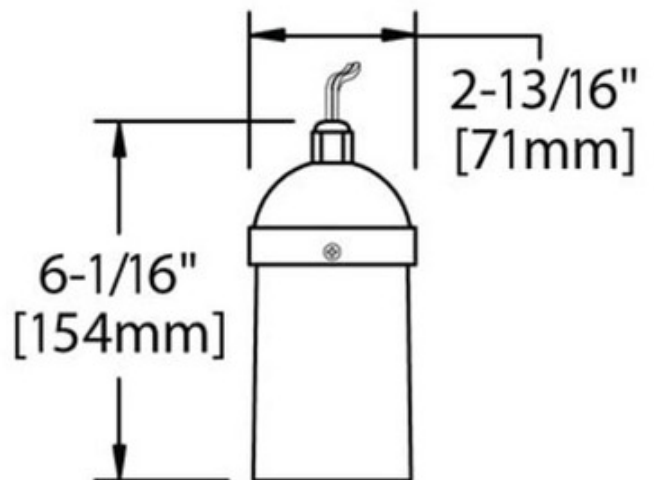

Technical Information

LAMP COLOR	2700K

SPEC # HAD119450

COMPANY	PROJECT	FIXTURE TYPE	APPROVED BY	DATE