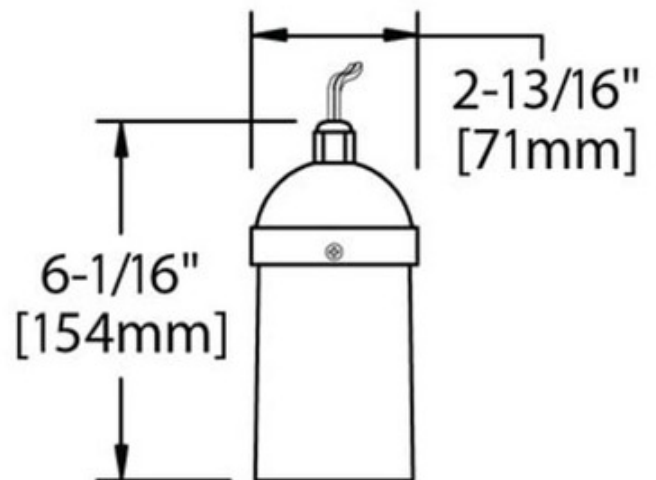

BRAND

Hadco by Signify

DESCRIPTION

DRL1 7 Watt Spot LED Downlight Pendant is fabricated with a cast aluminum top cap and aluminum body with a 5 foot stainless suspension cable. Thermoset polyester powdercoat finish in Black or Verde. Clear tempered glass lens. One 7 watt 15 degree Spot LED lamp included. 2700K Warm White color temperature. 25,000 hour lamp life. Also available in a 24 degree Narrow Flood and 36 degree Flood version. Pre-wired with 6 foot pigtail of 18-2 AWG wire. Includes low voltage quick connector LVC3 for easy hook up to the low voltage supply wire not included. 2.8 inch diameter x 6 inches high. ETL listed for wet locations. Requires remote transformer not included.

SHADE COLOR	N/A
BODY FINISH	Verde
WATTAGE	7W
DIMMER	Dimmable
DIMENSIONS	2.8"W x 6"H
INTEGRATED LED MODULE	
LAMP	1 x LED/7W/12V LED

SPEC # HAD119451

COMPANY	PROJECT	FIXTURE TYPE	APPROVED BY	DATE