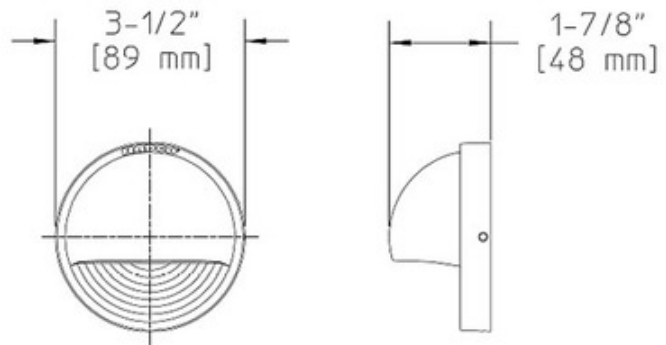

# DCL1 Halogen Brass Wall Mount Decklyte

**Description:**

DCL1 Halogen Wall Mount Decklyte is fabricated from die-cast brass with Natural Brass as cast and tumble polished. Frosted annealed glass lens with reflector in a stamped hammertone aluminum. Includes one 12 volt, 10 watt JC G4 bipin halogen lamp. Pre-wired with a 6 foot pigtail of 18-2 AWG wire. Includes low voltage quick connector LVC3 for easy hook up to the low voltage supply cable, not included. 3.5 inch diameter x 1.9 inch depth. ETL listed for wet locations. Limited lifetime warranty. Requires remote transformer, sold separately.

Shown in: Brass / Frosted

List Price: \$127.90  
 Our Price: \$76.74

Shade Color: Frosted  
 Body Finish: Brass  
 Lamp: 1 x JC/G4 (bipin)/10W/12V Halogen  
 Wattage: 10W  
 Dimmer: Dimmable  
 Dimensions: 3.5"W x 1.9"D