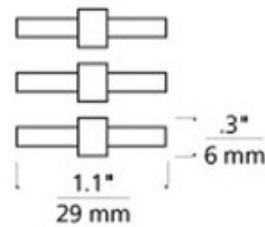

BRAND

Visual Comfort Modern

DESCRIPTION

Two-circuit Monorail isolating connectors join sections of rail and isolate power feeds from each other. Two common uses are in runs using more than 300 watts or in runs over 30 feet where two power feeds are required to avoid voltage drop. All dual-feed canopies are shipped with isolating connectors. Order additional if required by layout. Set of three. ETL listed. 1.1W x 0.3H.

SHADE COLOR	N/A
BODY FINISH	N/A
WATTAGE	N/A
DIMMER	N/A
DIMENSIONS	1.1"W x 0.3"H
LAMP	N/A

SPEC #

TLG11987

COMPANY

PROJECT

FIXTURE TYPE

APPROVED BY

DATE