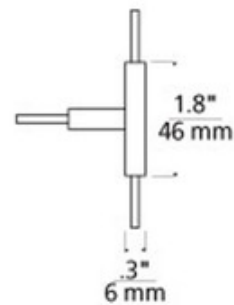

BRAND

Visual Comfort Modern

DESCRIPTION

The T connector joins three pieces of Two-Circuit MonoRail to form a T. These connectors are conductive, so you may power the system from any of the runs. At least one standoff must be located near the connector. ETL listed.

SHADE COLOR	Clear
BODY FINISH	Satin Nickel
WATTAGE	N/A
DIMMER	N/A
DIMENSIONS	0.3"L x 1.8"W
LAMP	N/A

SPEC # TLG11991

COMPANY	PROJECT	FIXTURE TYPE	APPROVED BY	DATE