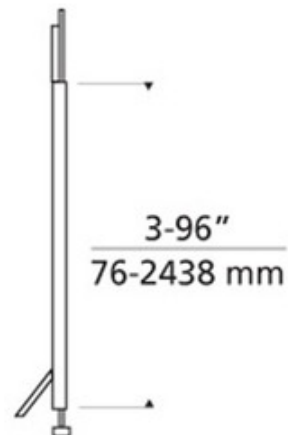

BRAND

Visual Comfort Modern

DESCRIPTION

Two-circuit monorail power extender adds to power feed canopy or surface transformer (sold separately) to bring power from the ceiling to the Two-circuit monorail run. For dual-feed canopies order two power extenders. Field-cuttable. Finish available in Antique Bronze or Satin Nickel. ETL listed. Available in 3, 6, 12, 24, 36, 48 and 96 inch lengths.

SHADE COLOR	N/A
BODY FINISH	Chrome
WATTAGE	N/A
DIMMER	N/A
DIMENSIONS	3"L
LAMP	N/A

SPEC # TLG12006

COMPANY	PROJECT	FIXTURE TYPE	APPROVED BY	DATE