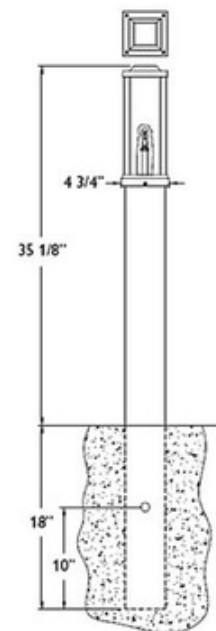

BRAND

Hadco by Signify

DESCRIPTION

SBBL1 Square Aluminum Direct Burial Bollard features all cast aluminum construction with finish in Black or Bronze thermoset powdercoat. Cast aluminum roof and cage bottom. Extruded aluminum cage legs. Opal polycarbonate cylinder optical assembly. Low voltage quick connector LVC3 included for easy hook up to the low voltage supply cable not included. One 18 watt wedge base T5 Xenon lamp included. Direct burial post. Also available in an anchor base version. 35.1 inches high x 4.75 inch square base. ETL listed for wet locations. Requires remote transformer not included.

SHADE COLOR	Opal
BODY FINISH	Bronze
WATTAGE	18W
DIMMER	Dimmable
DIMENSIONS	4.75"W x 35.12"H x 4.75"D
BULB INCLUDED	
LAMP	1 x T5/WEDGE/18W/12V Krypton Xenon

SPEC # HAD120389

COMPANY	PROJECT	FIXTURE TYPE	APPROVED BY	DATE