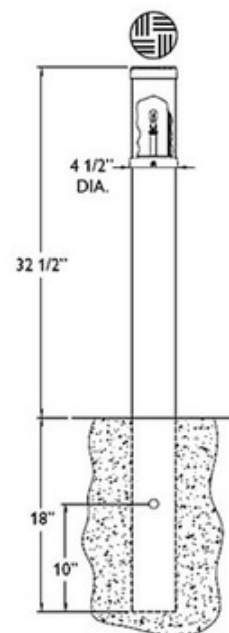

COMPANY

PROJECT

FIXTURE TYPE

APPROVED BY

DATE